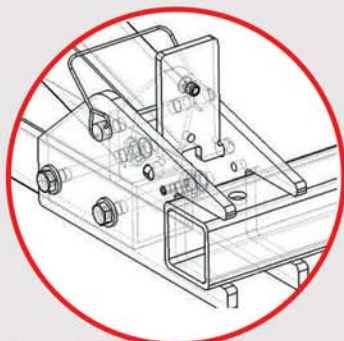

OUR UNIQUELY DESIGNED
QUICK CONNECTS AND
EASY MOUNT FRONT BAR
PROVIDE FAST HASSLE-FREE
CONNECTIONS

EASY MOUNT FRONT BAR

**- QUICK CONNECTS -
NO QUICK PINS
OR CABLES TO PULL!!**

FREE HANG STYLE

CANTILEVER STYLE

WITH OPTIONAL FULL ENCLOSURE

STANDARD FEATURES

- Anodized aluminium frames
- SST fasteners
- Zipper attachment
- Billet construction
- Easy Mount front bar
- Rain drains
- Fabric storage bag

OPTIONS

- Quick Connects
- Tube storage brackets
- Logos & lettering
- Graphics
- Full enclosures